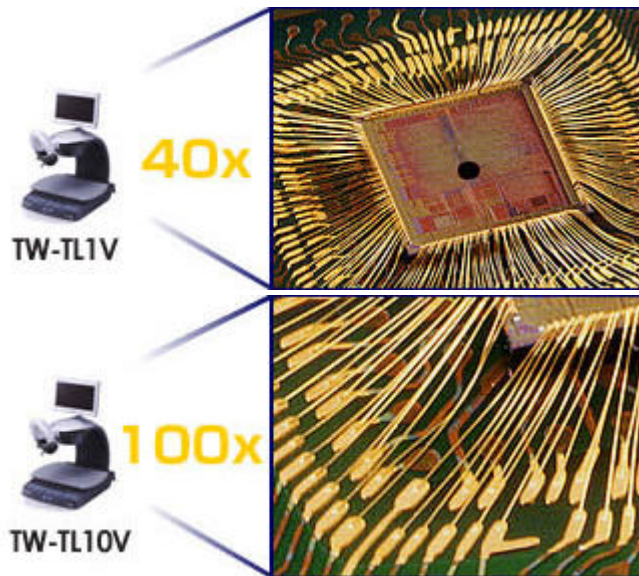

Contact

Video microscope

TW-TL1V/TW-TL10V/TW-TL15V

- -High-performance CCD camera captures crisp, clear high-resolution images
- -Power LED improves the lighting function drastically
- -The light control colume adjustor allows for easy optimization of light intensity
- -The TECHNOLOOK can directly be connected to a PC monitor via the analog RGB terminal
- -Optional 7-inch monitor can easily be mounted

[PDF Click Here!](#)

⌘ UP

The files Adobe Acrobat Format.To view them you will need to [download the Acrobat Reader](#).

This information is provided by Sony Manufacturing Systems Corporation.
The trademarks mentioned on this and following pages are owned by their respective companies.
Copyright 2000-2005 Sony Manufacturing Systems Corporation
Information on this site is for Japanese domestic market only.